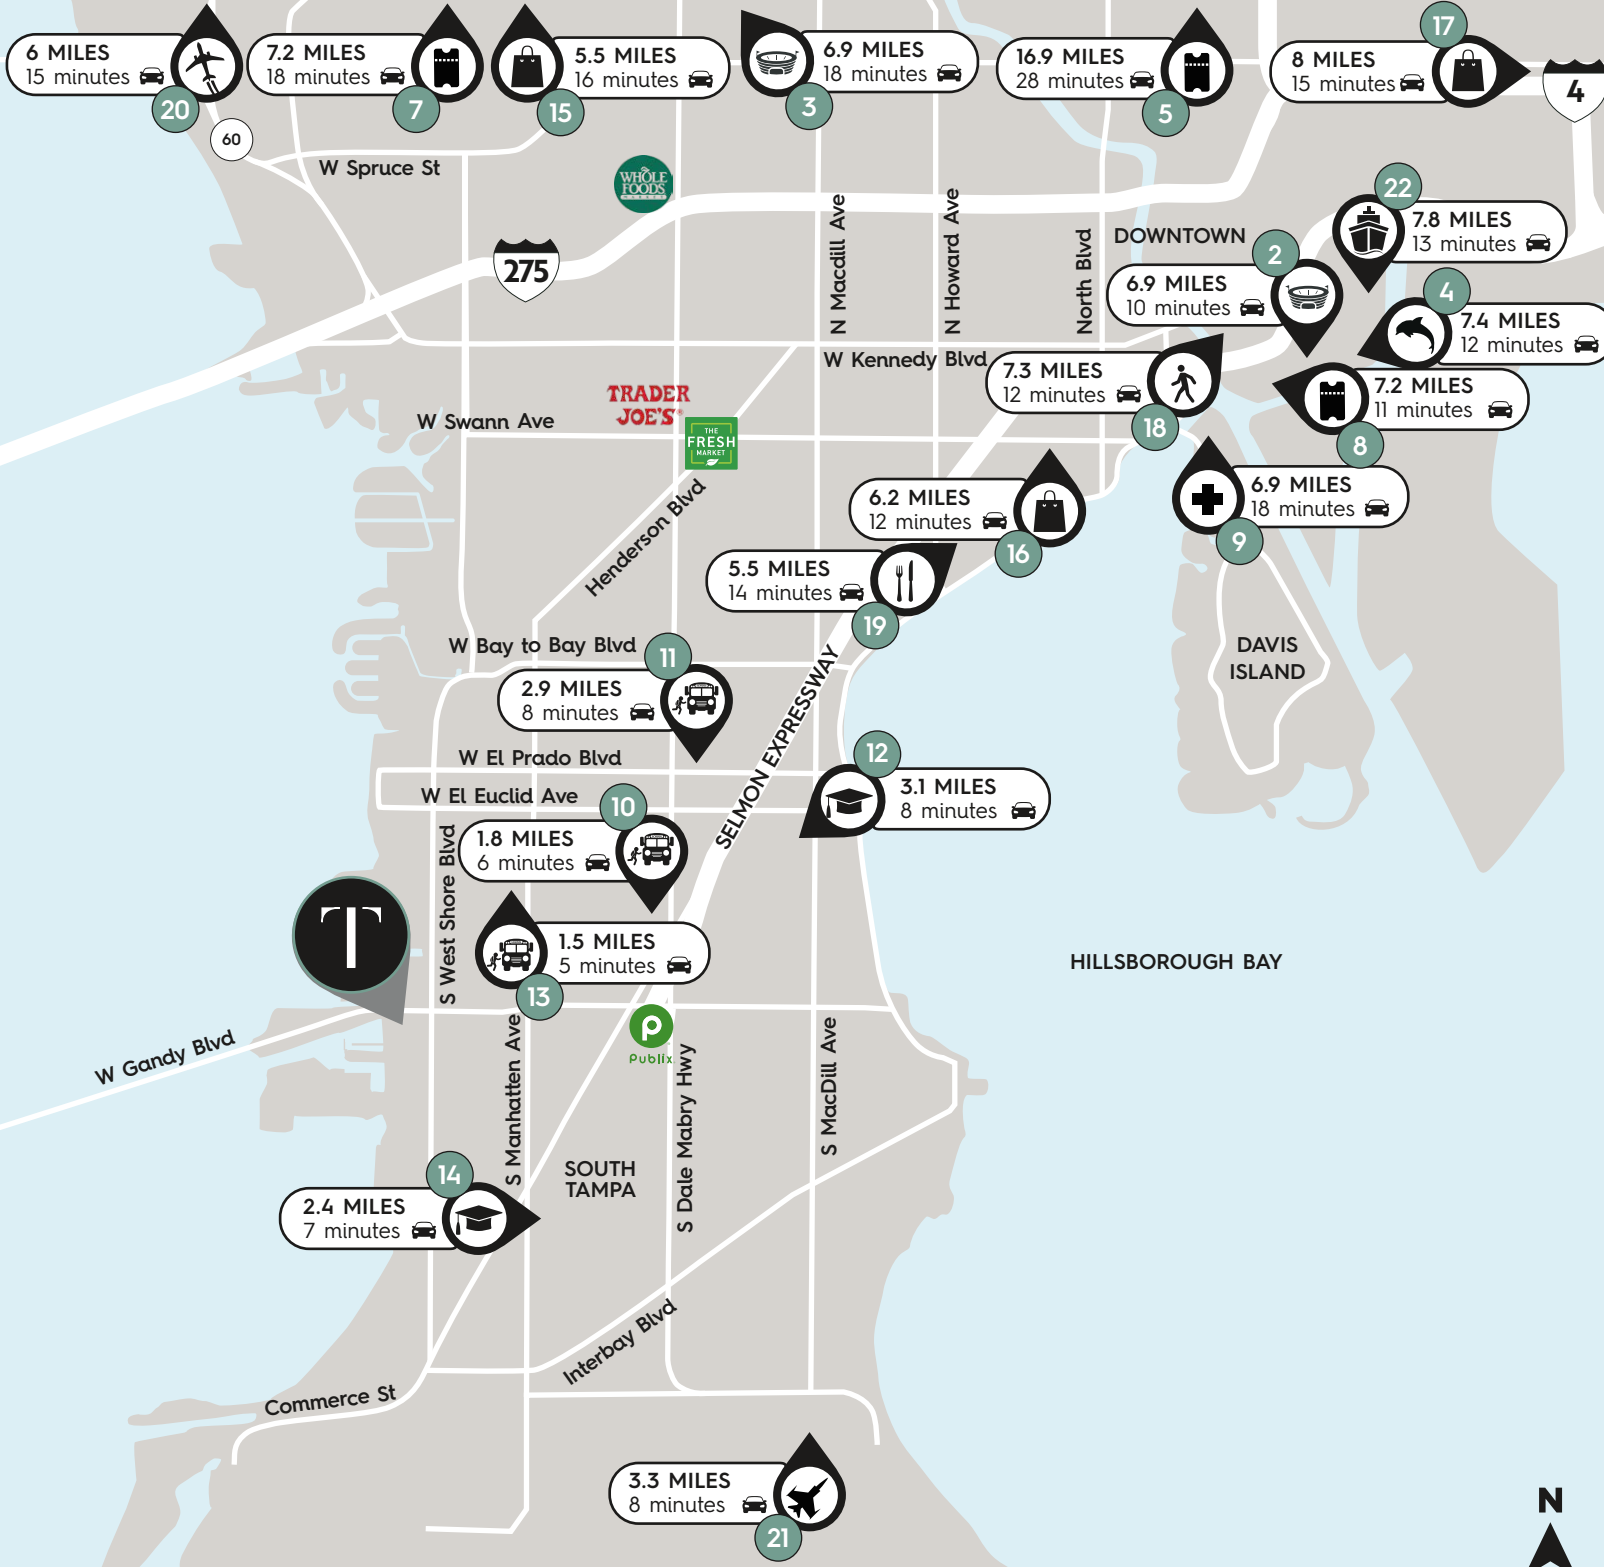

W Courtney
Campbell Causeway

POINTS OF INTEREST

PARKS & OUTDOORS

- 1 St. Petersburg Beach

ARTS & ENTERTAINMENT

- 2 Amalie Arena
- 3 Raymond James Stadium
- 4 Florida Aquarium
- 5 Busch Gardens
- 6 Dali Museum
- 7 Steinbrenner Field
- 8 Convention Center

SCHOOLS & HOSPITALS

- 9 Tampa General Hospital
- 10 Anderson Elementary
- 11 Holy Trinity Lutheran
- 12 Bayshore Christian School
- 13 Madison Middle School
- 14 Robinson High School

SHOPPING & DINING

- 15 International Mall
- 16 Hyde Park Village
- 17 Ybor City
- 18 Riverwalk, Downtown Tampa
- 19 Bern's Steakhouse

GOVERNMENT

- 20 Tampa International Airport
- 21 MacDill Airforce Base
- 22 Port of Tampa

6
17.2 MILES
22 minutes

1
23 MILES
33 minutes

21
3.3 MILES
8 minutes