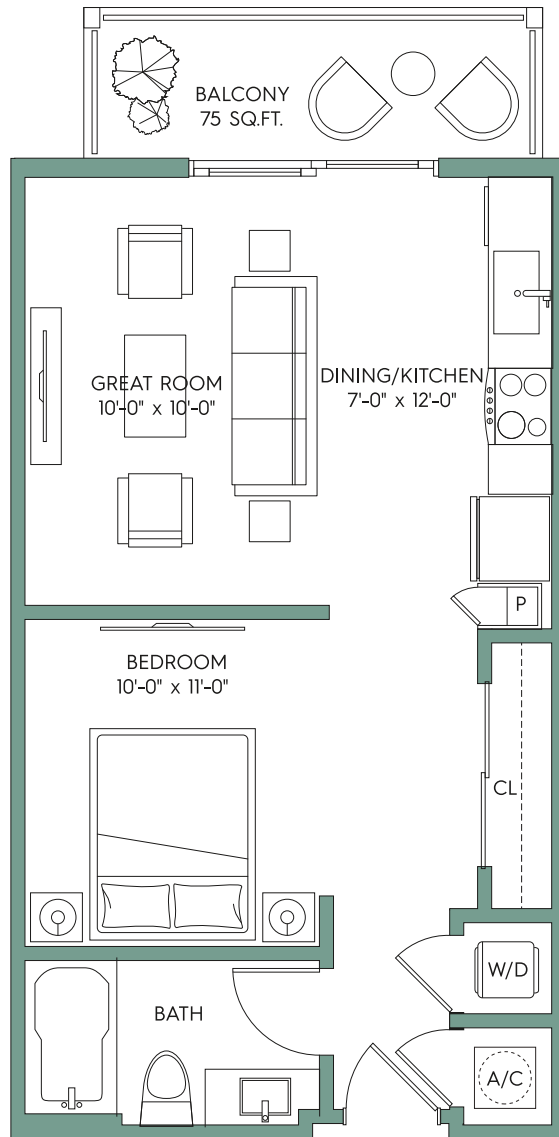

VERO
STUDIO / 1 BATH

T O W N
WESTSHORE
RENTAL INSPIRATION

Interior	576 sf
Balcony	75 sf
TOTAL	651 sf

LEASING OFFICE - 5001 Bridge Street, Tampa FL 33611
Call **813-800-8696** or visit TownWestshore.com

Developed by RD Newport, LLC a licensee of The Related Group.

The developer is RD Newport LLC, which has a license to use the name and trademarks of The Related Group by license. The renderings, including floor plans, are intended to illustrate unit options and layouts in general and are not a representations of unit sizes and dimensions specifically.